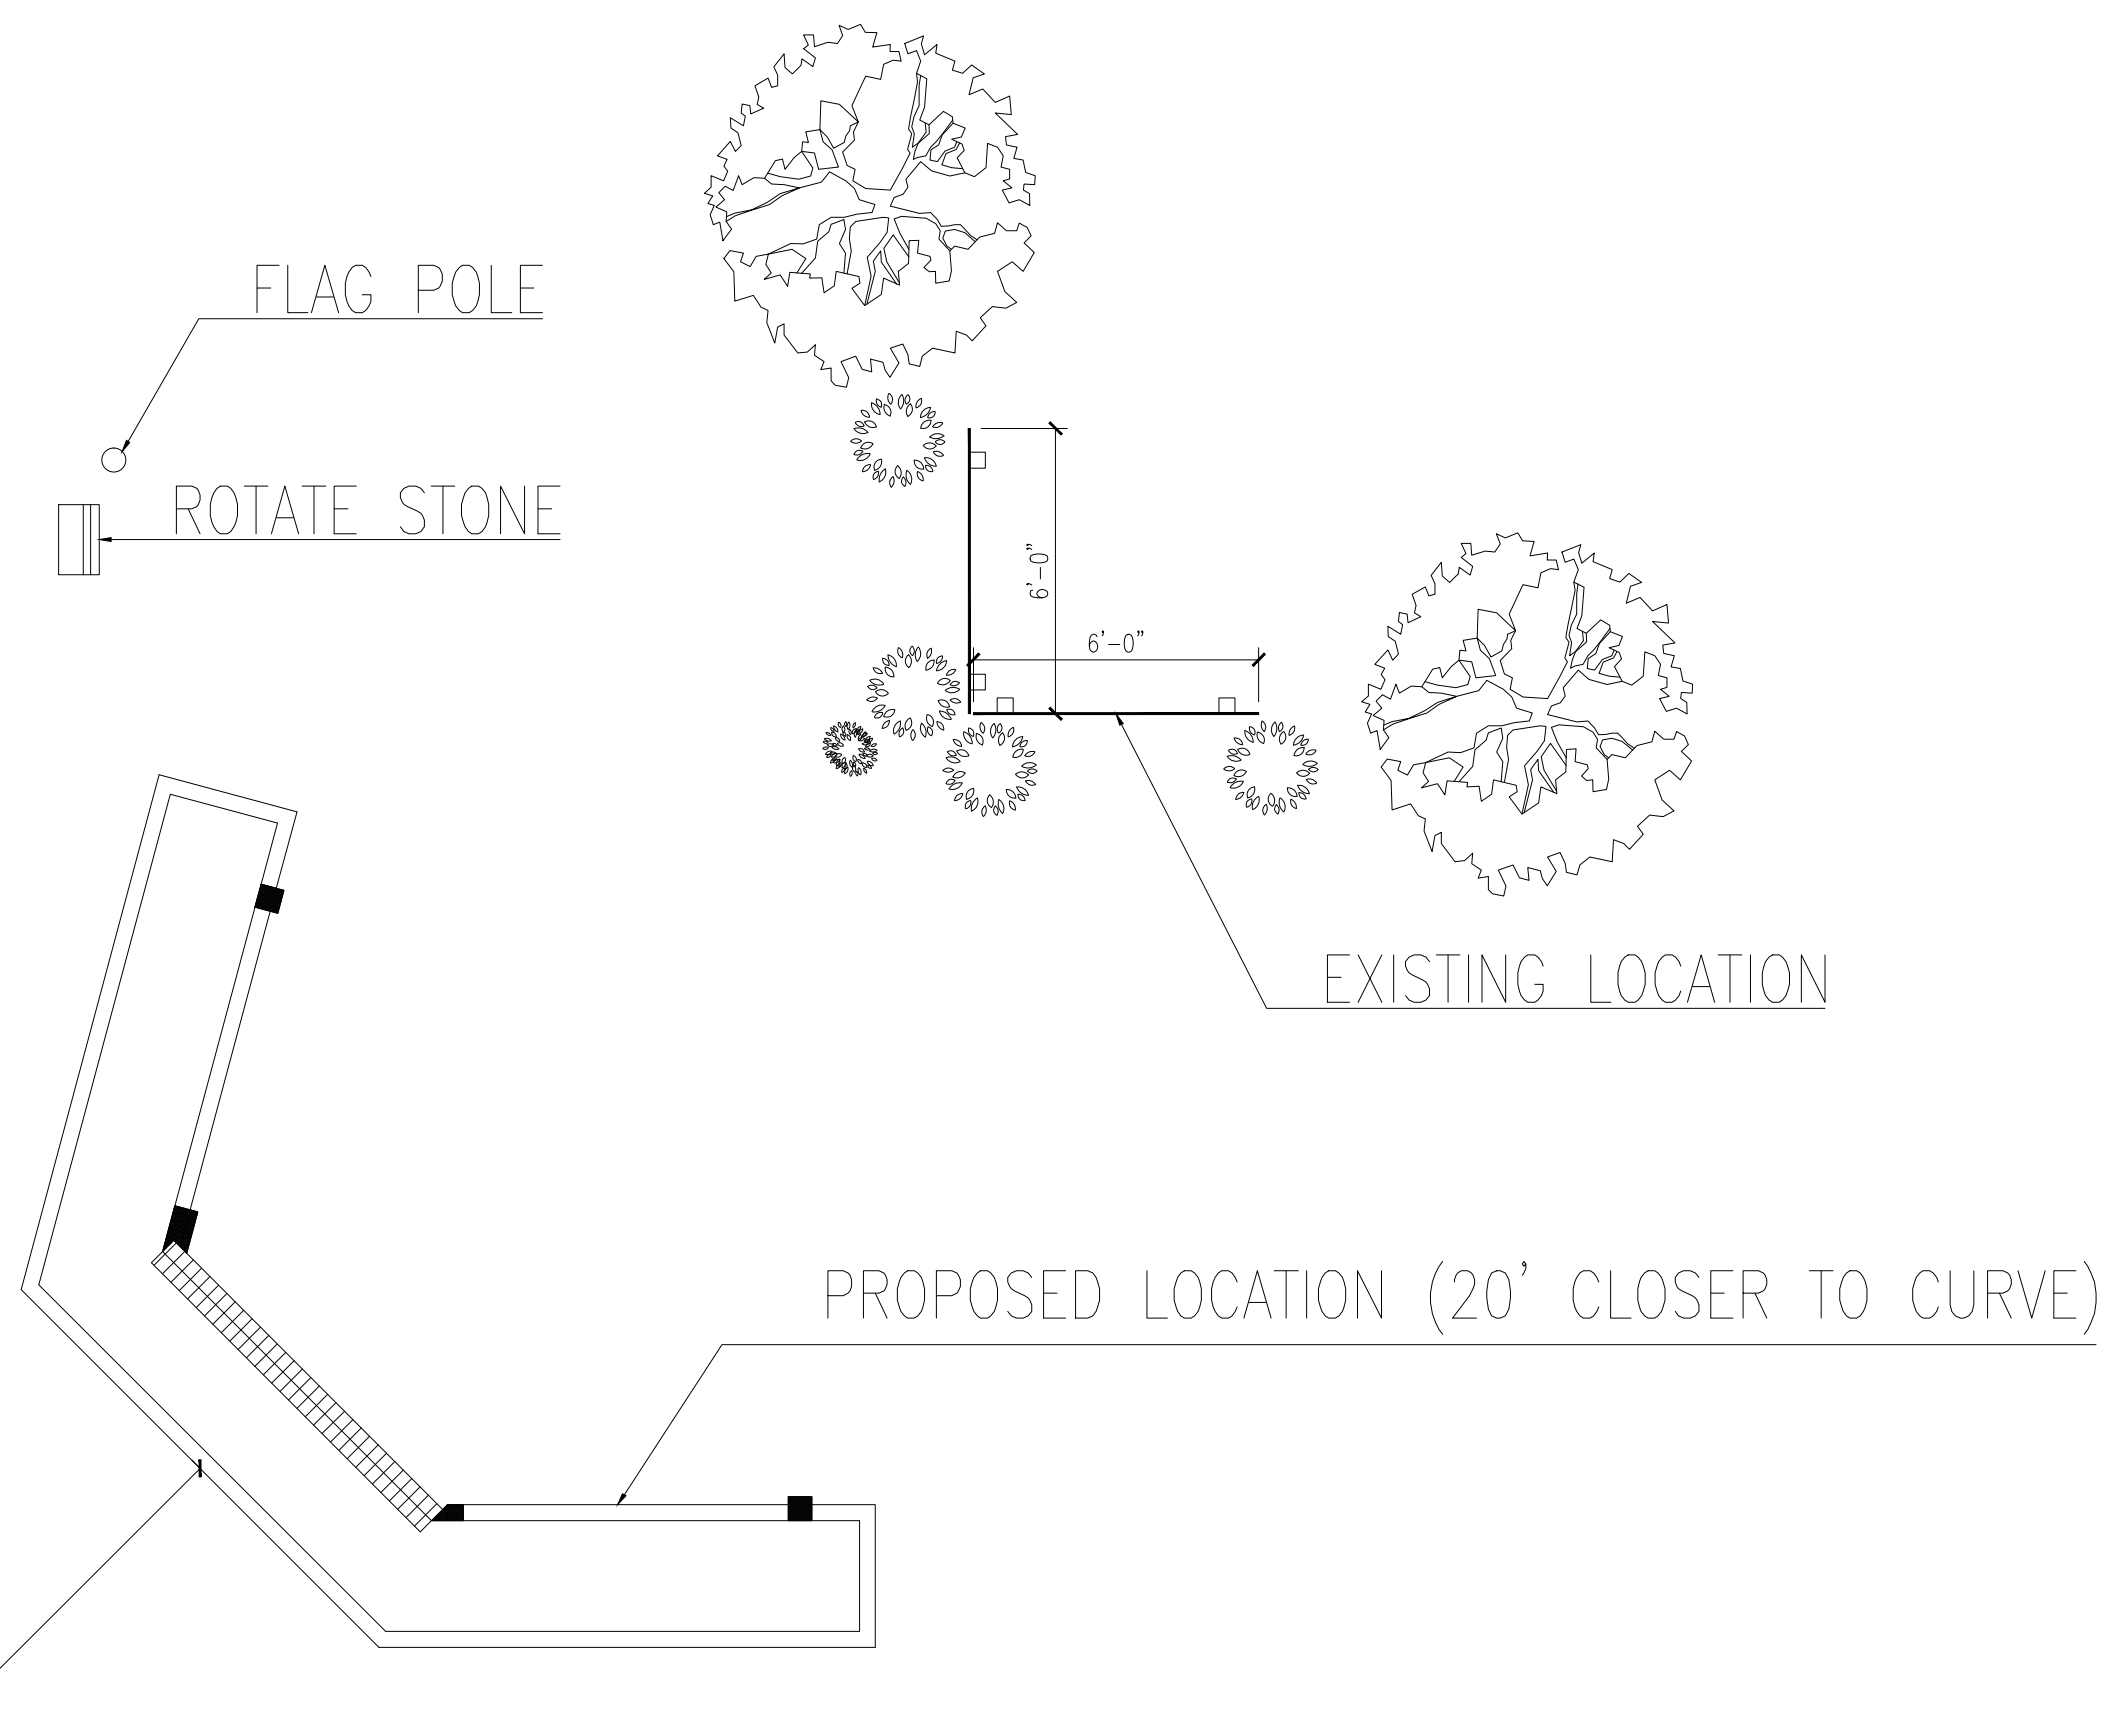

JODI CROSBY
843.514.7354

4855 HIGHWAY 165
MEGGETT, SC 29449

jcroby@crosby-creations.com
www.crosby-creations.com

**CROSBY
CREATIONS**
visualize.design.realize

Designed by:
Crosby Creations
Drafting & Design Services, LLC
Jodi Crosby 843.514.7354
4855 Hwy 165 Meggett, SC 29449
www.crosby-creations.com jcroby@crosby-creations.com
Copyright: Crosby Creations Drafting & Design Services, LLC

Property of:
Town of Meggett

Sheet Name
**OVERALL
SITE PLAN**

Project Name and Address
**Town of Meggett
Meggett, SC**

Project #	CC1532	Sheet	2.11
Date	4/4/15		
Scale	NTS