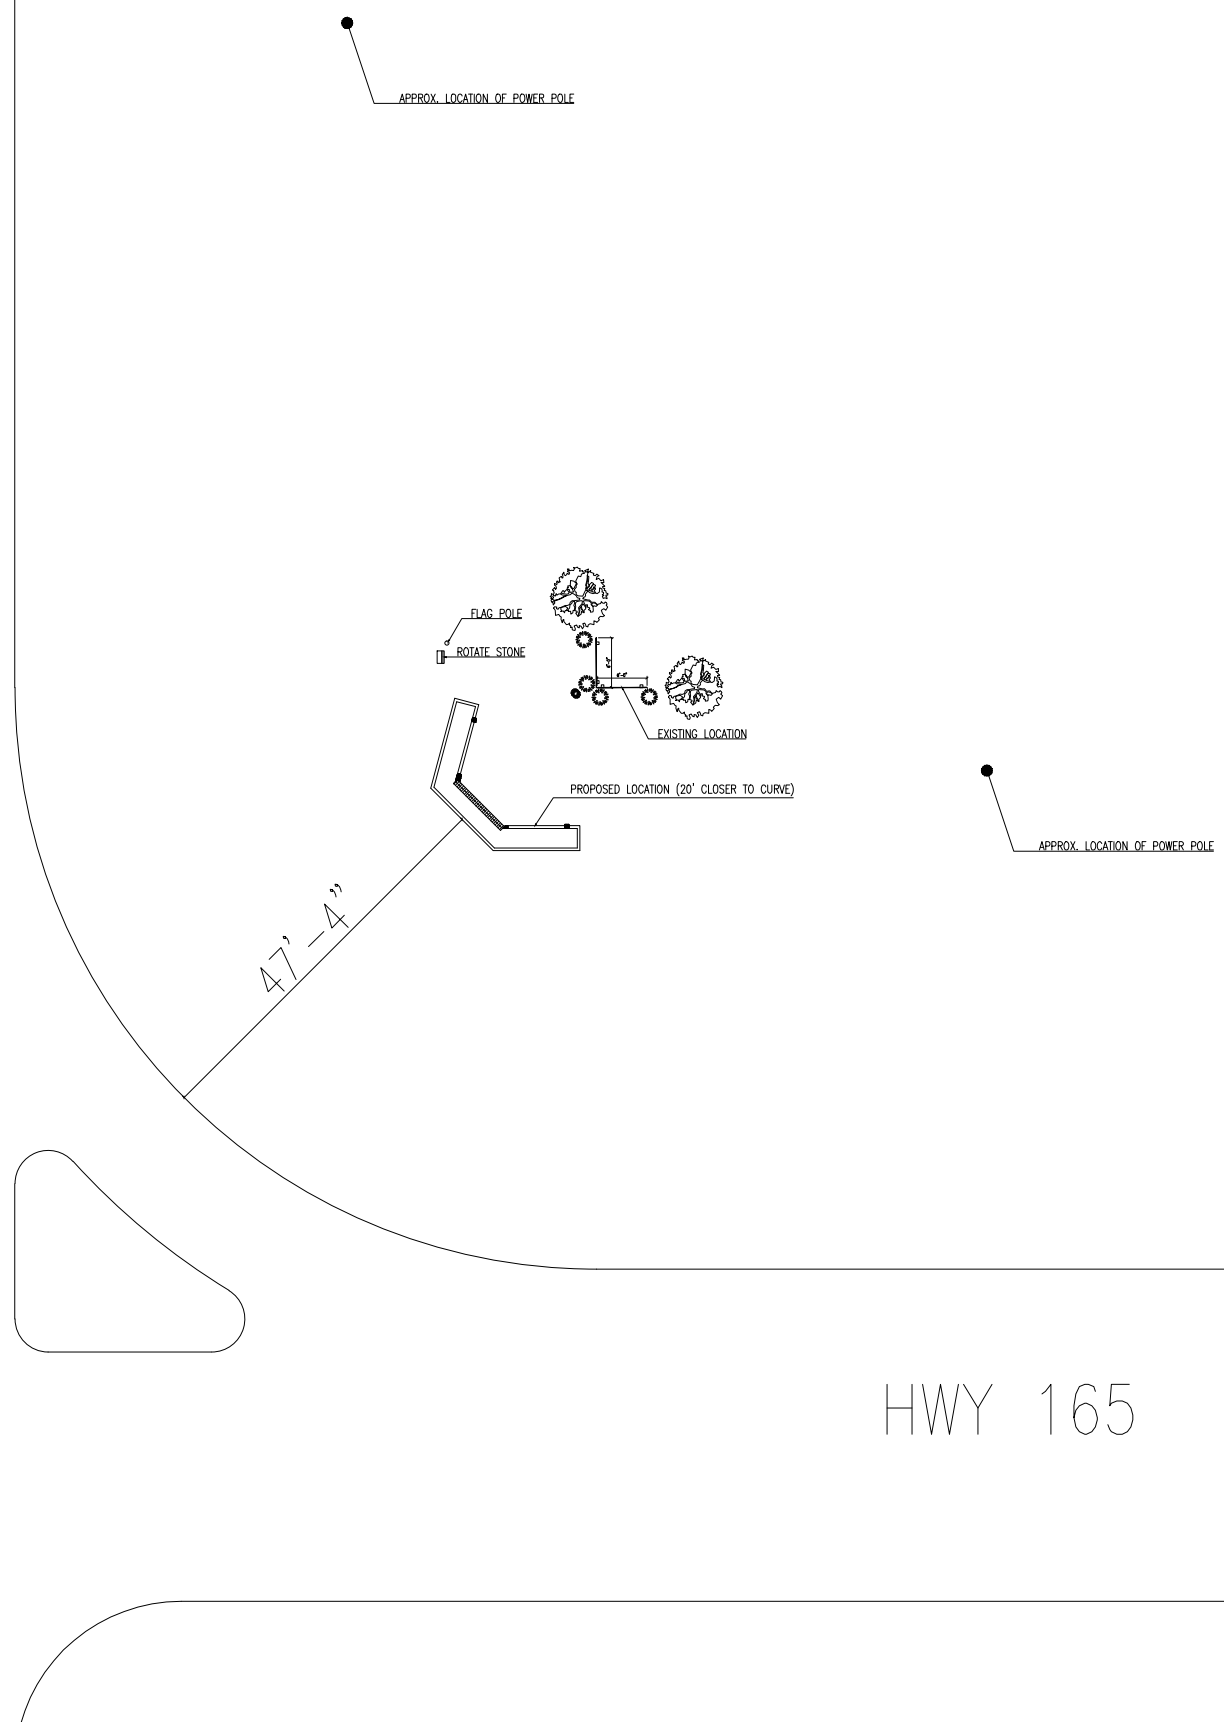

Property of:
Town of Meggett

Sheet Name
MONUMENT PLANS

Project Name and Address
**Town of Meggett
Meggett, SC**

Project #	CC1532	Sheet	
Date	4/4/15		1.10
Scale	1/4" = 1'-0"		

HWY 165

←TOOGOODOO

**CROSBY
CREATIONS**
visualize.design.realize

Sheet Name
**OVERALL
SITE PLAN**

Project Name and Address
Town of Meggett
Meggett, SC

Project #	CC1532	Sheet	
Date	4/4/15	Scale	2.10
Scale	NTS		

JODI CROSBY
843.514.7354

4855 HIGHWAY 165
MEGGETT, SC 29449