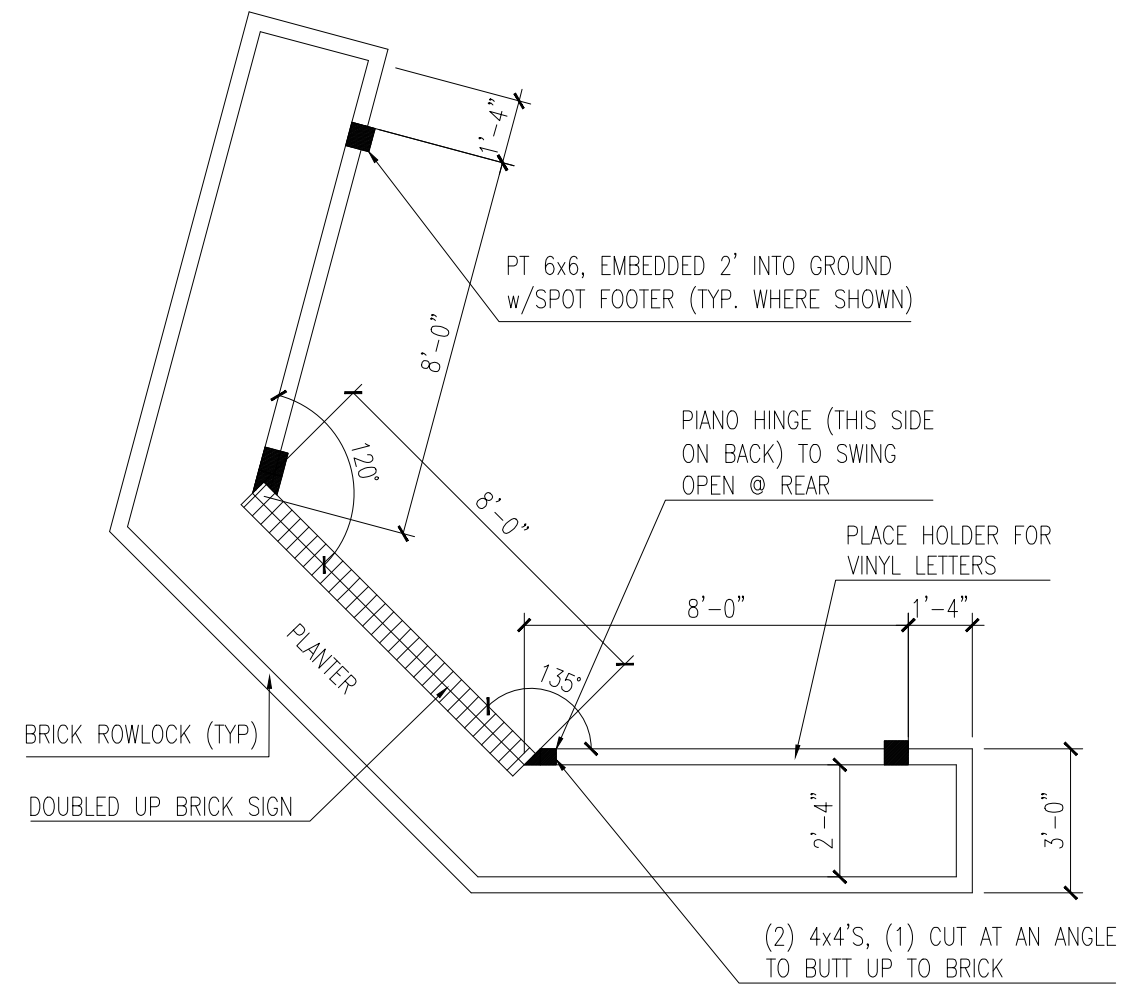

OPTION C

PLAN VIEW

OPTION C (TOTAL LENGTH LAID OUT)

JODI CROSBY
843.514.7354
4855 HIGHWAY 165
MEGGETT, SC 29449
jcroby@crosby-creations.com
www.crosby-creations.com

CROSBY CREATIONS
visualize.design.realize