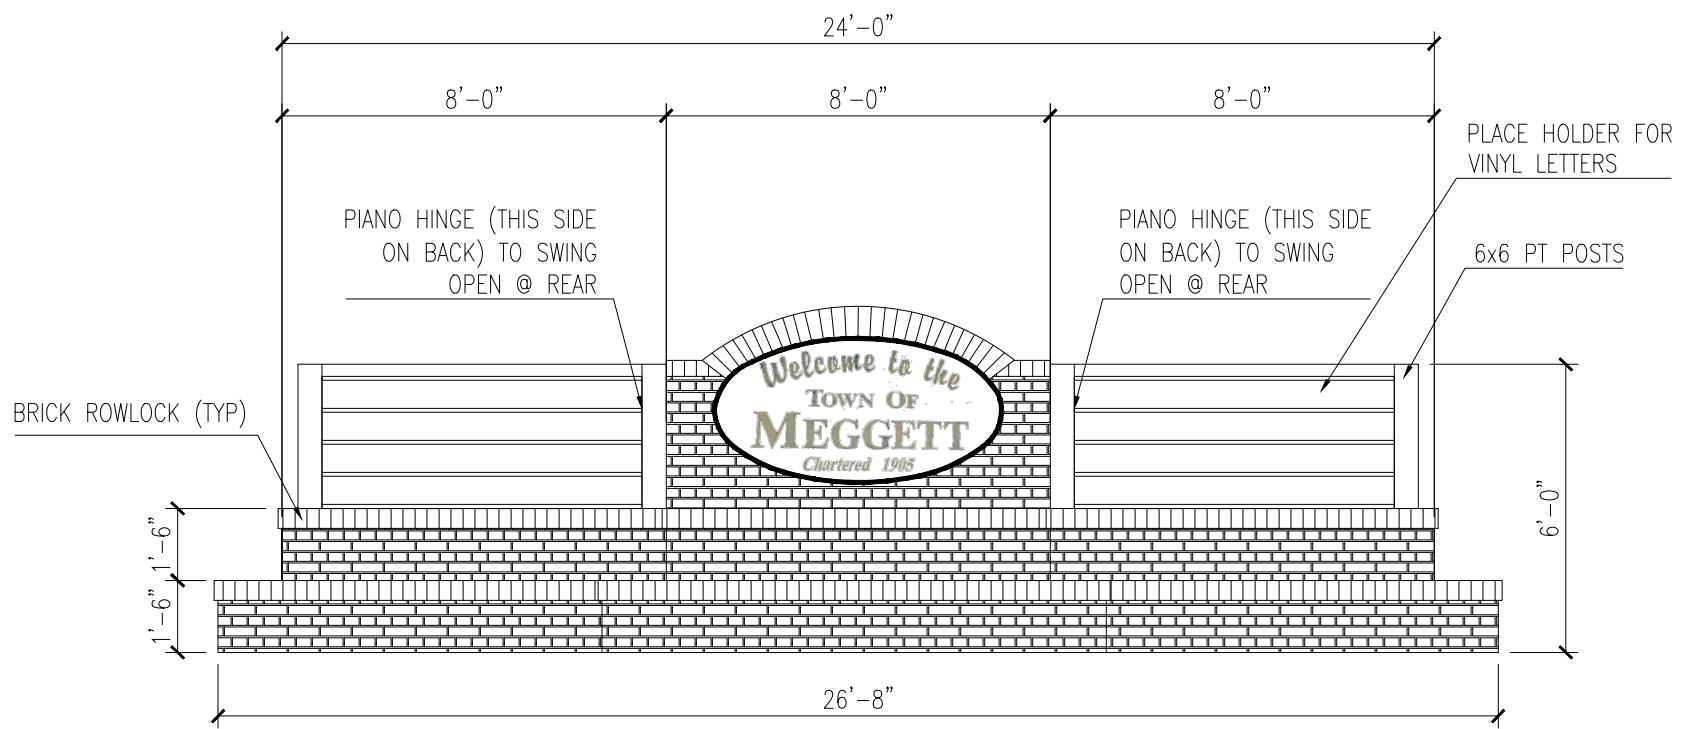

OPTION C (TOTAL LENGTH LAID OUT)

JODI CROSBY
843.514.7354
4855 HIGHWAY 165
MEGGETT, SC 29449
jcroby@crosby-creations.com
www.crosby-creations.com

CROSBY CREATIONS
visualize.design.realize

Designed by:
Crosby Creations
Drafting & Design Services, LLC
Jodi Crosby 843.514.7354
4855 Hwy 165 Meggett, SC 29449
www.crosby-creations.com jcroby@crosby-creations.com
Copyright: Crosby Creations Drafting & Design Services, LLC

Property of:
Town of Meggett

Sheet Name
MONUMENT PLANS

Project Name and Address
**Town of Meggett
Meggett, SC**

Project #	CC1532	Sheet	
Date	4/4/15		1.10
Scale	1/4" = 1'-0"